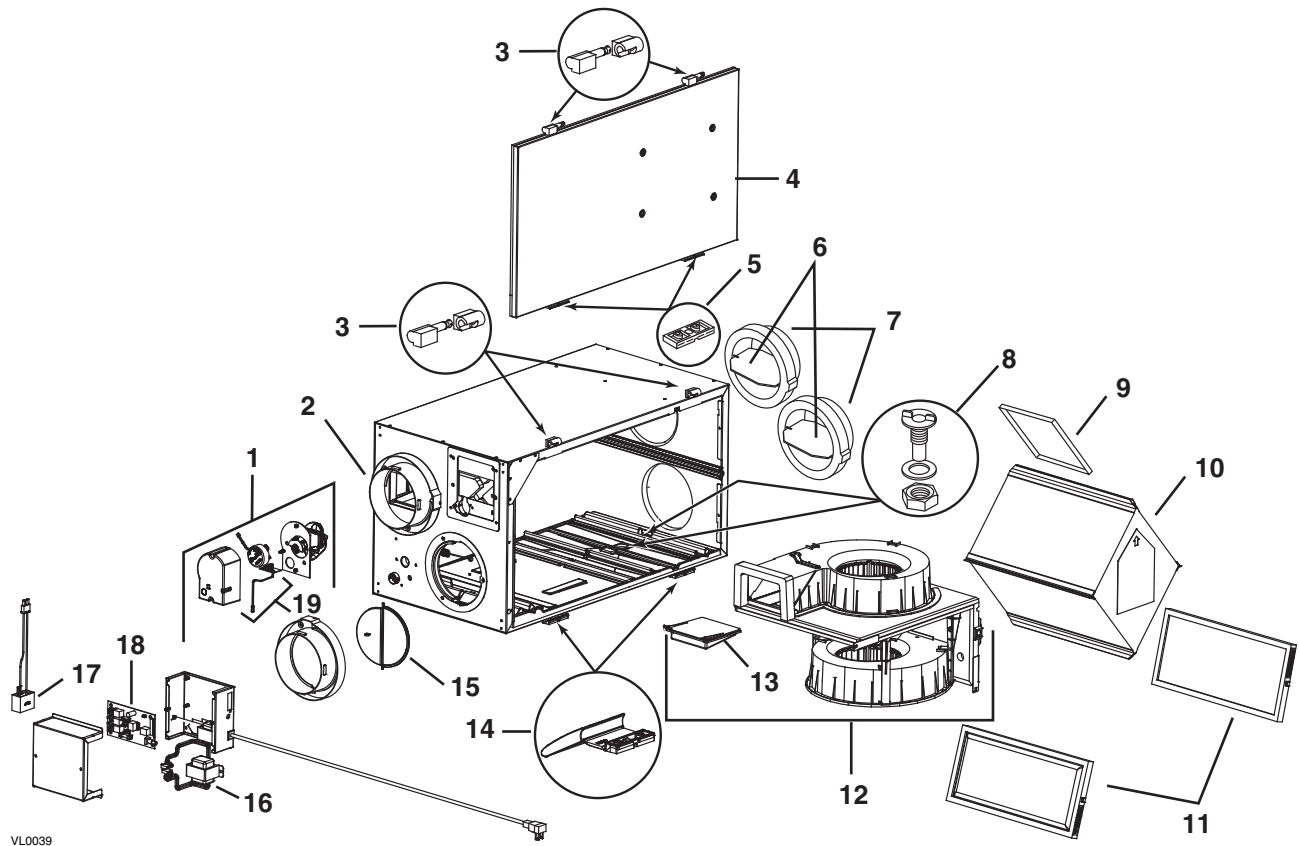

8. SERVICE PARTS

VL0039

REPLACEMENT PARTS AND REPAIR

In order to ensure your ventilation unit remains in good working condition, you must use v nEE genuine replacement parts only. The v nEE genuine replacement parts are specially designed for each unit and are manufactured to comply with all the applicable certification standards and maintain a high standard of safety. Any third party replacement part used may cause serious damage and drastically reduce the performance level of your unit, which will result in premature failing. Also, v nEE recommends to contact a certified service depot for all replacement parts and repairs.

ITEM	DESCRIPTION	QUANTITY	v�NEE 90H	v�NEE 190H
1	MOTORIZED DAMPER ASSEMBLY (INCLUDING 18)	1	17235	17235
2	DOUBLE COLLAR PORT	2	02257	02257
3	HINGE ASSEMBLY (KIT)	1	13036	13036
4	DOOR ASSEMBLY (INCLUDING 3 AND 5)	1	12350	12350
5	DOOR LATCHES (KEEPER) AND SCREWS	2 4	00887 00601	00887 00601
6	BALANCING DAMPER	2	02253	02253
7	BALANCING DOUBLE COLLAR PORT	2	02256	02256
8	DRAIN CONNECTOR KIT	1	03203	03203
9	SMALL BASIC FILTER	1	09300	09300
10	HEAT RECOVERY CORE	1	03311	03311
11	BASIC FILTER	2	02300	02300
12	BLOWER ASSEMBLY (INCLUDING 12)	1	17236	17237
13	SQUARE DAMPER KIT	1	17243	17243
14	DOOR LATCHES AND SCREWS	2 4	00886 00601	00886 00601
15	DAMPER No 1 (KIT)	1	17245	17245
16	TRANSFORMER	1	17244	17244
17	CAPACITOR 7.5 μ F	1	17240	17240
18	ELECTRONIC BOARD	1	17241	17241
19	THERMISTOR KIT	1	17242	17242